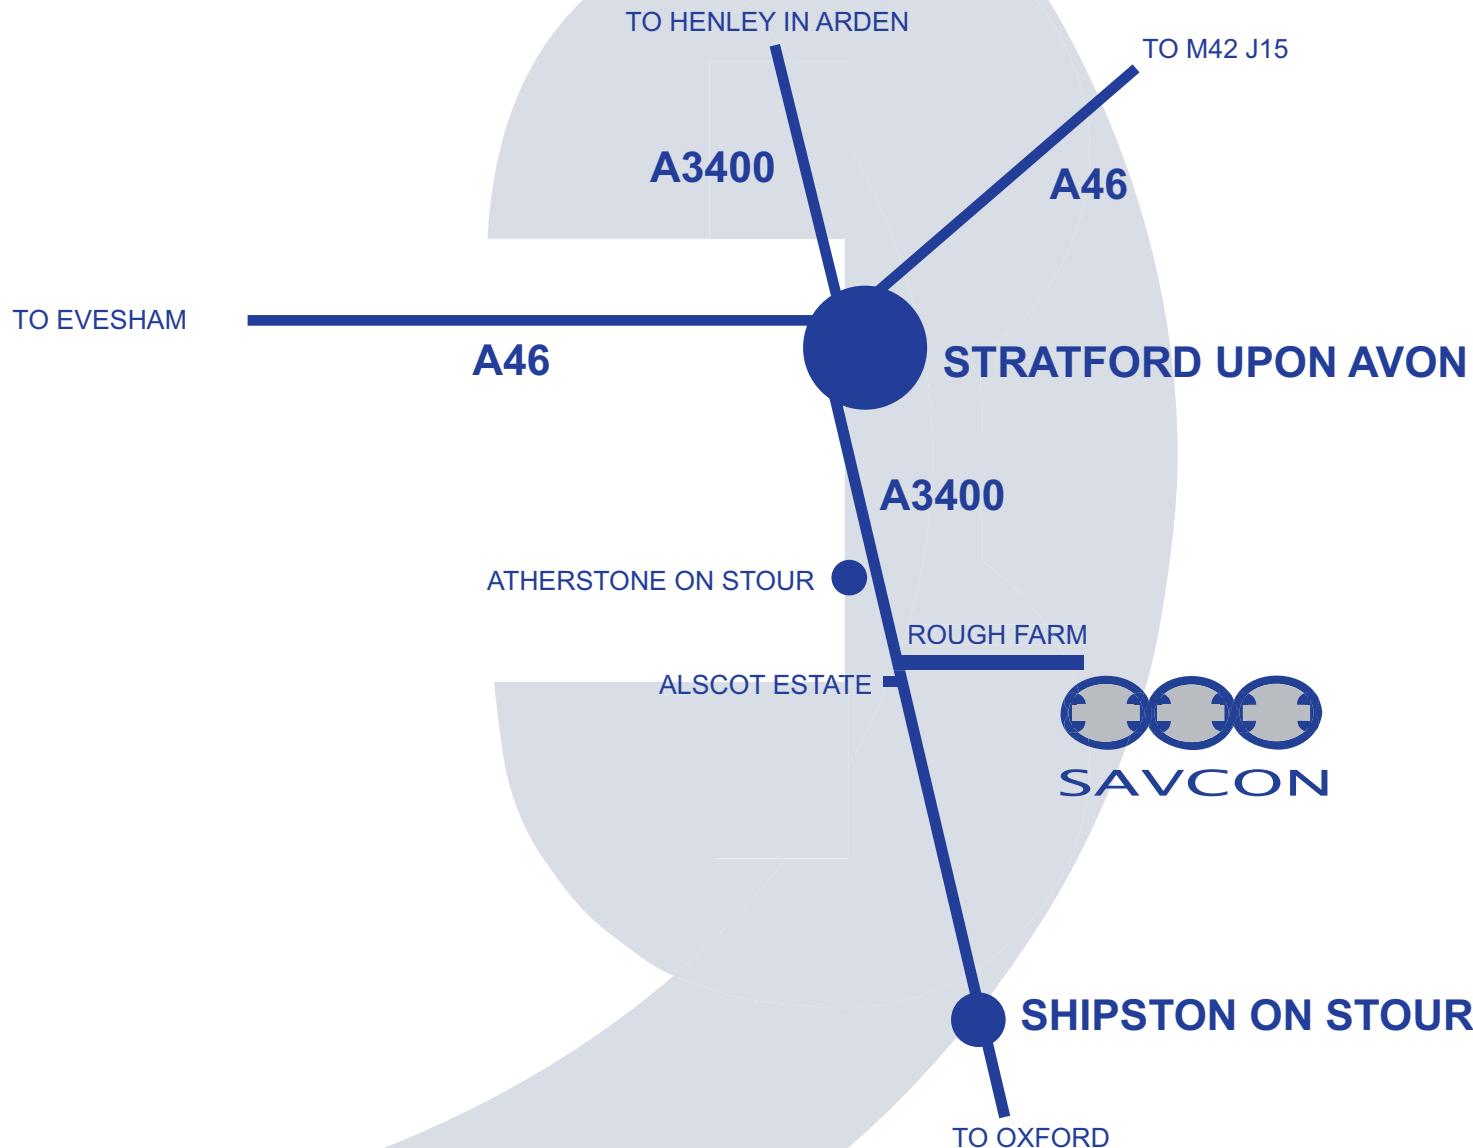

# HOW TO FIND US...

## Directions:

Savcon is 3 miles south of Stratford Upon Avon in the direction of Shipston On Stour on the A3400. Driving from the North, pass through the village of Atherstone and around half a mile later turn left up a drive signposted for Rough Farm – (just opposite Alscot Estate).